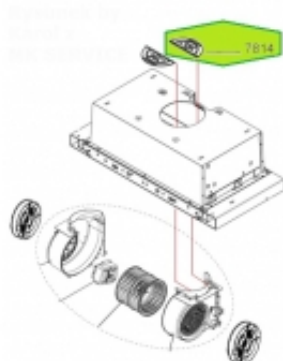

Link do produktu: <https://sklep.mkservice.pl/482000009757-zawor-bezzwrotny-okapu-jedna-klapka-d-120-mm-non-return-valve-c00333931-p-39494.html>

482000009757 - Zawór bezzwrotny okapu (jedna klapka) D = 120 mm - non-return valve C00333931